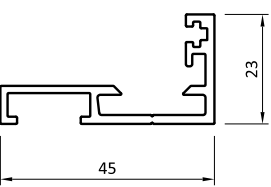

Profile Sections

Minimal Design