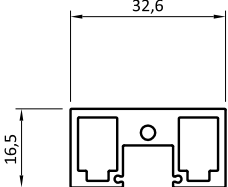

Profile Sections

Minimal Design