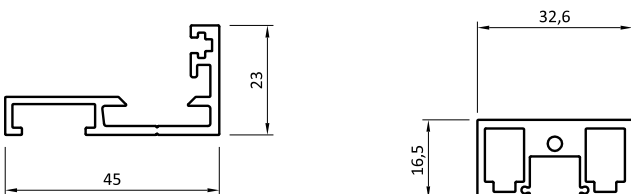

Profile Sections

Minimal Design