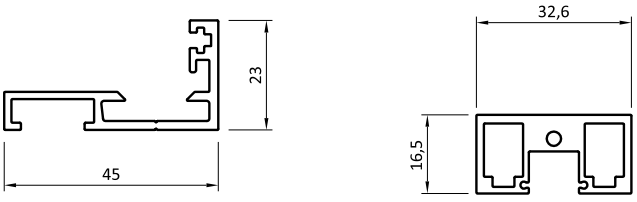

Profile Sections

Minimal Design