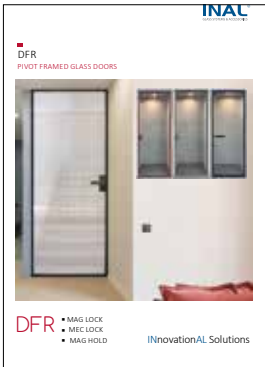

## Pivot Framed Glass Door with Magnetic Lock "Chameleon MAG"

#### Minimal Design

# DFR MAG LOCK - MEC LOCK - MAG HOLD

PIVOT FRAMED GLASS DOORS

**INAL**<sup>®</sup>  
GLASS SYSTEMS & ACCESSORIES