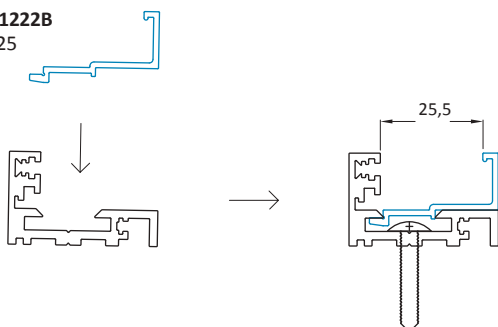

THE GLASS DOOR WITH INAL®
GLASS ACCESSORIES

plan view

aluminum profile for fixed glass

FOR 8-12mm GLASS

CODE **KF812B**
.00 .01 .25

FOR 12-22mm GLASS

CODE **KF1222B**
.00 .01 .25

accessories

hinges

CODE **170.BB**
Hinge Glarit
G-W Big Base
.01 .21 .25

CODE **170V.BB**
Vertical Hinge
Glarit G-W
.01 .25

CODE **170.30.BB**
Hinge Glarit G-W
30mm
.01 .25

CODE **VL 155C**
Chameleon
Glass Lock

CODE **280WC**
WC Meroni Lock
.01 .13 .21 GREY