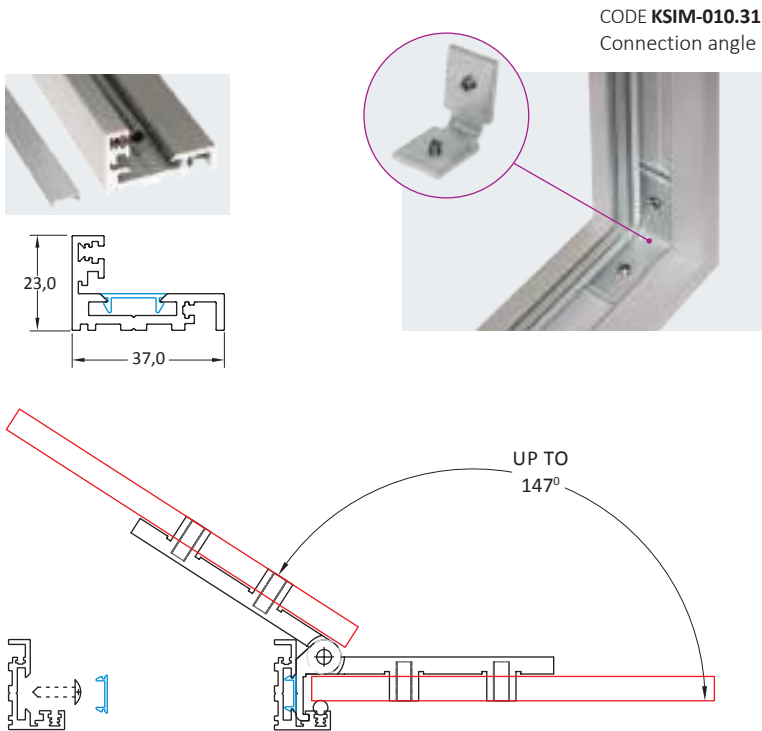

■
ALUMINUM CASE
FOR GLASS DOORS

"Simply"

- ALUMINUM CASE FOR GLASS DOORS
- ALUMINUM PROFILE FOR INTERNAL GLASS PARTITIONS

INnovationAL Solutions

SIMPLY

aluminum case for glass doors

The Aluminum case INAL® "*Simply*" series by INTERMETAL SA, for internal glass door and side fixed glass constitutes a minimal solution for easy and fast assembly.

The optimum option for openings in which high level of waterproofness is required. A minimum sized profile with a lower upstand 23mm for Shower, Hammam and Sauna door applications.

Combine the "*Simply*" with INAL® hinges, in the same finishing with the case profiles, that allow door opening up to 147°. Hinges fixing plates are specially designed to support safely the glass. Additional rubber gasket fitted around the case to provide sealing and silent closing. Minimal, aesthetic profile for your interior glass applications.

For a perfect final effect we recommend the following INAL® locks, door handles and latches (pg3).

product details

Detail corner connection (external)

Detail corner connection (internal)

Detail side view

Sealing rubber gasket

THE GLASS DOOR WITH INAL®
GLASS ACCESSORIES

plan view

aluminum profile for fixed glass

FOR 8-12mm GLASS

CODE **KF812B**
.00 .01 .25

FOR 12-22mm GLASS

CODE **KF1222B**
.00 .01 .25

accessories