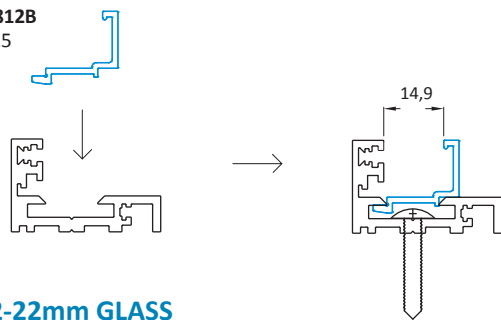

The optimum option for openings in which high level of waterproofness is required. A minimum sized profile with a lower upstand 23mm for Shower, Hammam and Sauna door applications.

Combine the "*Simply*" with INAL® hinges, in the same finishing with the case profiles, that allow door opening up to 147°. Hinges fixing plates are specially designed to support safely the glass. Additional rubber gasket fitted around the case to provide sealing and silent closing. Minimal, aesthetic profile for your interior glass applications.

THE GLASS DOOR WITH INAL®
GLASS ACCESSORIES

plan view

aluminum profile for fixed glass

FOR 8-12mm GLASS

CODE **KF812B**
.00 .01 .25

FOR 12-22mm GLASS

CODE **KF1222B**
.00 .01 .25

accessories

hinges

CODE **170.BB**
Hinge Glarit
G-W Big Base
.01 .21 .25

CODE **170V.BB**
Vertical Hinge
Glarit G-W
.01 .25

CODE **170.30.BB**
Hinge Glarit G-W
30mm
.01 .25

CODE **VL 155C**
Chameleon
Glass Lock

CODE **280WC**
WC Meroni Lock
.01 .13 .21 GREY