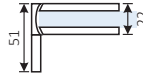

“Elite” Hinges by INAL®

181.ELT

Glass to wall 90° full plate

Spring shower hinge

Glass thickness: 8-10mm

Material: Brass

Self Closing at about 30°

Max.glass door weight 45kg/2 hinges

187.ELT

Glass to wall 90° offset plate

Spring shower hinge

Glass thickness: 8-10mm

Material: Brass

Self Closing at about 30°

Max.glass door weight 45kg/2 hinges

182.ELT

Glass to glass 180°

Spring shower hinge

Glass thickness: 8-10mm

Material: Brass

Self Closing at about 30°

Max.glass door weight 45kg/2 hinges

Finishing:

Brushed nickel [.30BN] - Mirror Chrome [.29] - Black Matt [.48 Black]