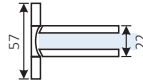

“Elite” Hinges by INAL®

181.ELT

Glass to wall 90° full plate

Spring shower hinge

Glass thickness: 8-10mm

Material: Brass

Self Closing at about 30°

Max.glass door weight 45kg/2 hinges

187.ELT

Glass to wall 90° offset plate

Spring shower hinge

Glass thickness: 8-10mm

Material: Brass

Self Closing at about 30°

Max.glass door weight 45kg/2 hinges

182.ELT

Glass to glass 180°

Spring shower hinge

Glass thickness: 8-10mm

Material: Brass

Self Closing at about 30°

Max.glass door weight 45kg/2 hinges

Finishing:

Brushed nickel [.30BN] - Mirror Chrome [.29] - Black Matt [.48 Black]