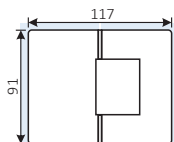

187.ELT

Glass to wall 90° offset plate

Spring shower hinge

Glass thickness: 8-10mm

Material: Brass

Self Closing at about 30°

Max.glass door weight 45kg/2 hinges

182.ELT

Glass to glass 180°

Spring shower hinge

Glass thickness: 8-10mm

Material: Brass

Self Closing at about 30°

Max.glass door weight 45kg/2 hinges

Finishing:

Brushed nickel [.30BN] - Mirror Chrome [.29] - Black Matt [.48 Black]