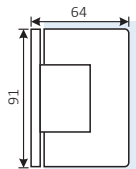

“Elite” Hinges by INAL®

181.ELT

Glass to wall 90° full plate

Spring shower hinge

Glass thickness: 8-10mm

Material: Brass

Self Closing at about 30°

Max.glass door weight 45kg/2 hinges

187.ELT

Glass to wall 90° offset plate

Spring shower hinge

Glass thickness: 8-10mm

Material: Brass

Self Closing at about 30°

Max.glass door weight 45kg/2 hinges

182.ELT

Glass to glass 180°

Spring shower hinge

Glass thickness: 8-10mm

Material: Brass

Self Closing at about 30°

Max.glass door weight 45kg/2 hinges

Finishing:

Brushed nickel [.30BN] - Mirror Chrome [.29] - Black Matt [.48 Black]