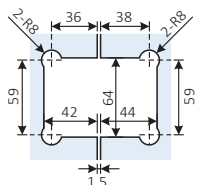

187.ELT

Glass to wall 90° offset plate

Spring shower hinge

Glass thickness: 8-10mm

Material: Brass

Self Closing at about 30°

Max.glass door weight 45kg/2 hinges

182.ELT

Glass to glass 180°

Spring shower hinge

Glass thickness: 8-10mm

Material: Brass

Self Closing at about 30°

Max.glass door weight 45kg/2 hinges

Finishing:

Brushed nickel [.30BN] - Mirror Chrome [.29] - Black Matt [.48 Black]