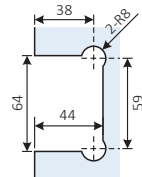

“Elite” Hinges by INAL®

181.ELT

Glass to wall 90° full plate

Spring shower hinge

Glass thickness: 8-10mm

Material: Brass

Self Closing at about 30°

Max.glass door weight 45kg/2 hinges

187.ELT

Glass to wall 90° offset plate

Spring shower hinge

Glass thickness: 8-10mm

Material: Brass

Self Closing at about 30°

Max.glass door weight 45kg/2 hinges

182.ELT

Glass to glass 180°

Spring shower hinge

Glass thickness: 8-10mm

Material: Brass

Self Closing at about 30°

Max.glass door weight 45kg/2 hinges

Finishing:

Brushed nickel [.30BN] - Mirror Chrome [.29] - Black Matt [.48 Black]