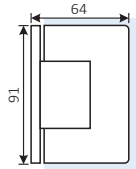

“Elite” Hinges by INAL®

181.ELT

Glass to wall 90° full plate

Spring shower hinge

Glass thickness: 8-10mm

Material: Brass

Self Closing at about 30°

Max.glass door weight 45kg/2 hinges

187.ELT

Glass to wall 90° offset plate

Spring shower hinge

Glass thickness: 8-10mm

Material: Brass

Self Closing at about 30°

Max.glass door weight 45kg/2 hinges

182.ELT

Glass to glass 180°

Spring shower hinge

Glass thickness: 8-10mm

Material: Brass

Self Closing at about 30°

Max.glass door weight 45kg/2 hinges

Finishing:

Brushed nickel [.30BN] - Mirror Chrome [.29] - Black Matt [.48 Black]