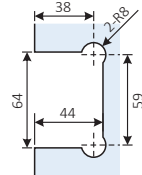

“Elite” Hinges by INAL®

181.ELT

Glass to wall 90° full plate

Spring shower hinge

Glass thickness: 8-10mm

Material: Brass

Self Closing at about 30°

Max.glass door weight 45kg/2 hinges

187.ELT

Glass to wall 90° offset plate

Spring shower hinge

Glass thickness: 8-10mm

Material: Brass

Self Closing at about 30°

Max.glass door weight 45kg/2 hinges

182.ELT

Glass to glass 180°

Spring shower hinge

Glass thickness: 8-10mm

Material: Brass

Self Closing at about 30°

Max.glass door weight 45kg/2 hinges

Finishing:

Brushed nickel [.30BN] - Mirror Chrome [.29] - Black Matt [.48 Black]