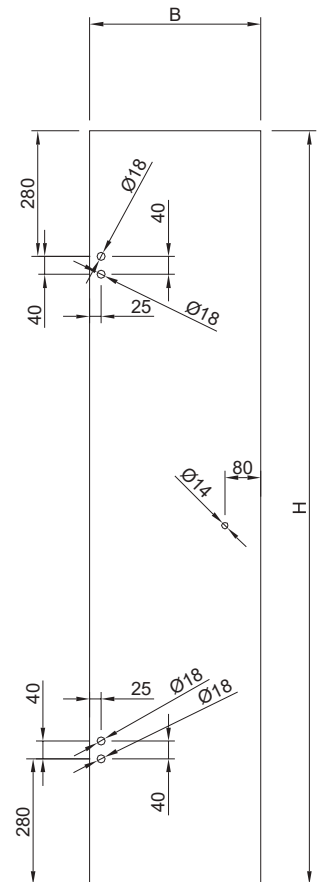

### technical specifications

MAX OPENING DIMENSION	0,90m x 2,00m
GLASS THICKNESS	8mm
MAX WEIGHT	45Kg
FINISHING	(CT.BR) ELC BLACK MATT, (CT.BR) CHROME MIRROR

### proofing

		
CODE <b>172.W</b>	CODE <b>172.G</b>	CODE <b>625.38</b>
HINGE G-W .29 .48 BLACK	HINGE G-G .29 .48 BLACK	ROUND DOOR HANDLE Ø38 .03 .04 .21BLACK

	<b>1427.6/8.17.22 &amp; 1427.6/8.17.22BLACK</b> PVC PROFILE STRAIGHT LINE 17mm, L 2,20m GLASS 6-8mm
	<b>1435.6/8.07.22 &amp; 1435.6/8.07.22BLACK</b> PVC PROFILE BUBBLE 7mm, L 2,20m GLASS 6-8mm
	<b>1428.6/8.12.22 &amp; 1428.6/8.12.22BLACK</b> PVC SEAL GLASS TO FLOOR, L 2,20m GLASS 6-8mm

# drawing- glass cuts

Dimensions mm