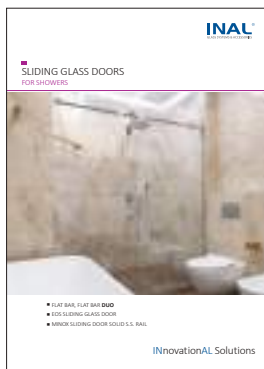

ALSO DOWNLOAD OUR PRODUCT CATALOGUES

INnovationAL Solutions