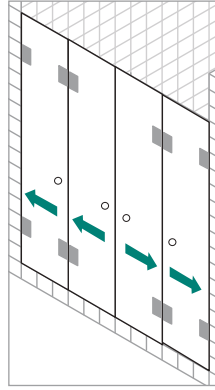

**APPLICATION
AQUAFOLD 2**
DOUBLE FOLDING
DOOR