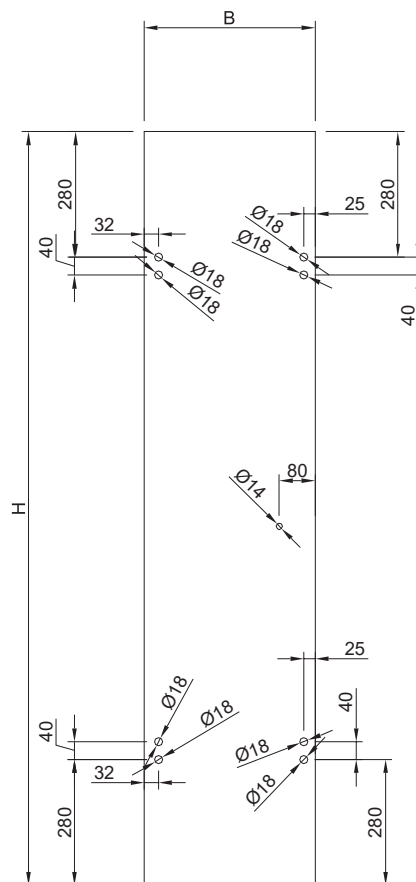

### technical specifications

MAX OPENING DIMENSION	0,90m x 2,00m
GLASS THICKNESS	8mm
MAX WEIGHT	45Kg
FINISHING	(CT.BR) ELC BLACK MATT, (CT.BR) CHROME MIRROR

### proofing

		
CODE <b>172.W</b>	CODE <b>172.G</b>	CODE <b>625.38</b>
HINGE G-W .29 .48 BLACK	HINGE G-G .29 .48 BLACK	ROUND DOOR HANDLE Ø38 .03 .04 .21BLACK

	<b>1427.6/8.17.22 &amp; 1427.6/8.17.22BLACK</b> PVC PROFILE STRAIGHT LINE 17mm, L 2,20m GLASS 6-8mm
	<b>1435.6/8.07.22 &amp; 1435.6/8.07.22BLACK</b> PVC PROFILE BUBBLE 7mm, L 2,20m GLASS 6-8mm
	<b>1428.6/8.12.22 &amp; 1428.6/8.12.22BLACK</b> PVC SEAL GLASS TO FLOOR, L 2,20m GLASS 6-8mm

# drawing- glass cuts

Dimensions mm