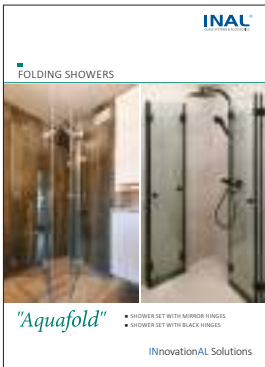

"Aquafold" BI-FOLD SHOWERS