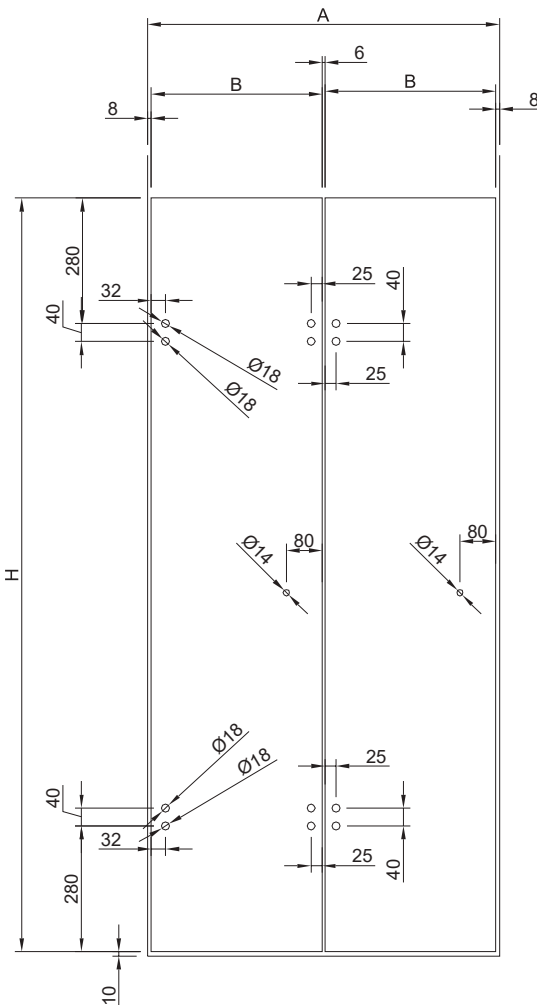

### technical specifications

MAX OPENING DIMENSION	0,90m x 2,00m
GLASS THICKNESS	8mm
MAX WEIGHT	45Kg
FINISHING	(CT.BR) ELC BLACK MATT, (CT.BR) CHROME MIRROR

### proofing

		
CODE <b>172.W</b>	CODE <b>172.G</b>	CODE <b>625.38</b>
HINGE G-W .29 .48 BLACK	HINGE G-G .29 .48 BLACK	ROUND DOOR HANDLE Ø38 .03 .04 .21BLACK

	<b>1427.6/8.17.22 &amp; 1427.6/8.17.22BLACK</b> PVC PROFILE STRAIGHT LINE 17mm, L 2,20m GLASS 6-8mm
	<b>1435.6/8.07.22 &amp; 1435.6/8.07.22BLACK</b> PVC PROFILE BUBBLE 7mm, L 2,20m GLASS 6-8mm
	<b>1428.6/8.12.22 &amp; 1428.6/8.12.22BLACK</b> PVC SEAL GLASS TO FLOOR, L 2,20m GLASS 6-8mm

# drawing- glass cuts

Dimensions mm