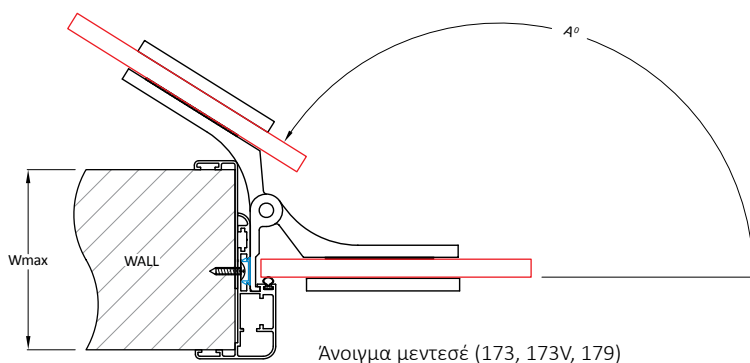

φινιρίσματα κάσας

Φυσική ανοδίωση **.01**,
Χρυσή ανοδίωση [ΚΑΤΟΠΙΝ ΠΑΡΑΓΓΕΛΙΑΣ], **.02**
Σατινέ ανοδίωση **.25**,
Ηλεκτροστατική βαφή RAL [ΚΑΤΟΠΙΝ ΠΑΡΑΓΓΕΛΙΑΣ] **.21**
Ηλεκτροστατική βαφή RAL Μαύρο
[ΚΑΤΟΠΙΝ ΠΑΡΑΓΓΕΛΙΑΣ] **.21BLACK**